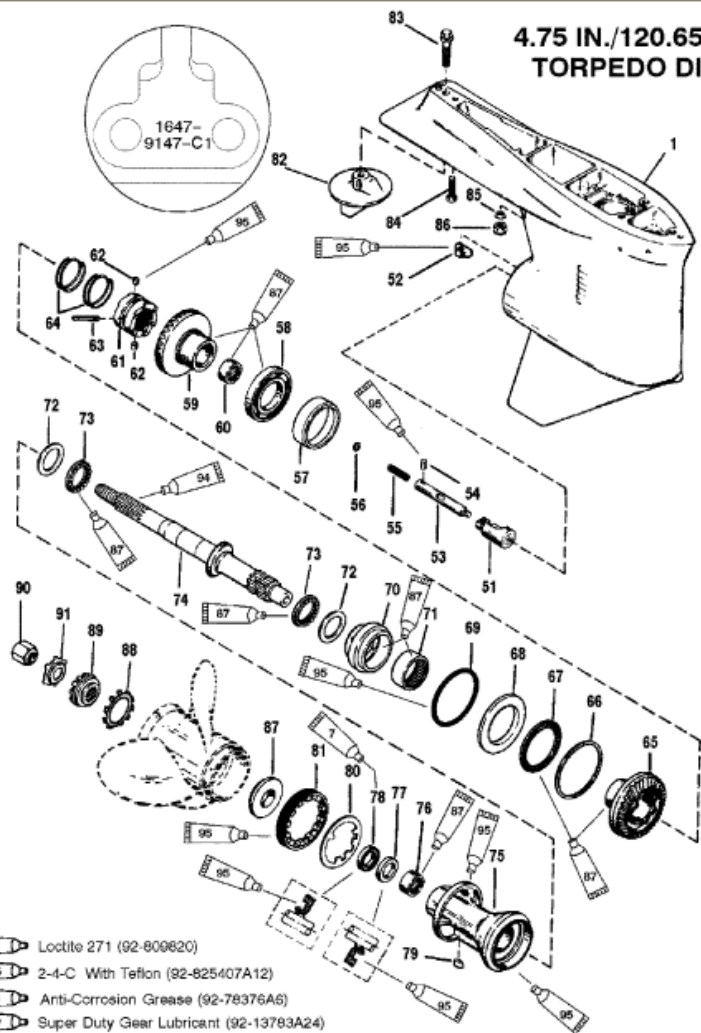

4.75 IN./120.65MM  
 TORPEDO DIA.

- 7 Loctite 271 (92-800820)
- 95 2-4-C With Teflon (92-825407A12)
- 94 Anti-Corrosion Grease (92-78376A6)
- 87 Super Duty Gear Lubricant (92-13783A24)

11978

Parts List

| Ref | Class | Part      | Description                  | Qty | Comment                         | Footnote |
|-----|-------|-----------|------------------------------|-----|---------------------------------|----------|
| 1   | 1647  | 9148A47   | GEAR HOUSING                 | 1   | (Basic, Black)                  |          |
| 1   | 1647  | 9148A48   | GEAR HOUSING                 | 1   | (Basic, Gray)                   |          |
| 67  | 31    | 15841     | ROLLER BEARING               | 1   |                                 |          |
| 68  | 12    | 17616     | THRUST RING                  | 1   |                                 |          |
| 69  | 25    | 31534     | O-RING                       | 1   |                                 | 4,8      |
| 70  |       | 18447A 2  | BEARING ADAPTOR              | 1   |                                 |          |
| 71  | 31    | 15843     | ROLLER BEARING               | 1   |                                 |          |
| 72  | 12    | 18448     | THRUST WASHER                | 2   |                                 |          |
| 73  | 31    | 15842     | BEARING, Thrust              | 2   |                                 |          |
| 74  | 44    | 18446     | PROPELLER SHAFT              | 1   |                                 |          |
| 75  |       | 818896A 2 | BEARING CARRIER              | 1   |                                 |          |
| 76  | 31    | 30956     | BEARING, Needle              | 1   |                                 |          |
| 77  | 26    | 76868     | SEAL, Inside                 | 1   |                                 |          |
| 78  | 26    | 76868     | SEAL, Outside                | 1   |                                 |          |
| 79  | 28    | 30281     | KEY                          | 1   |                                 |          |
| 80  | 14    | 18323 1   | TAB WASHER                   | 1   |                                 |          |
| 81  |       | 79448     | RETAINER                     | 1   |                                 |          |
| 82  |       | 31640 5   | TRIM TAB                     | 1   |                                 |          |
| 83  | 10    | 806327    | SCREW, (.437-14 x 1.750)     | 1   |                                 |          |
| 84  | 10    | 65210     | SCREW, (.375-16 x 1.00)      | 1   |                                 |          |
| 85  | 12    | 45176     | WASHER, (.453 x .812 x .105) | 2   |                                 |          |
| 86  | 11    | 34933     | NUT, (.437-20)               | 2   |                                 |          |
| 87  | 12    | 835467 1  | THRUST HUB                   | 1   | (These Replacement Parts AreNot | 5        |
| 88  | 13    | 42351 1   | LOCKWASHER, Toothed          | 1   | (These Replacement Parts AreNot |          |
| 89  | 12    | 31211A 2  | WASHER, Splined              | 1   | (These Replacement Parts AreNot |          |
| 90  | 11    | 52707A 1  | NUT KIT, Propeller           | 1   | (These Replacement Parts AreNot |          |
| 91  | 14    | 816629    | TAB WASHER                   | 1   | (These Replacement Parts AreNot |          |
| -   | 27    | 815791A92 | ENGINE GASKET SET            | 1   |                                 |          |
| -   | 26    | 89238A 2  | SEAL KIT                     | 1   |                                 |          |